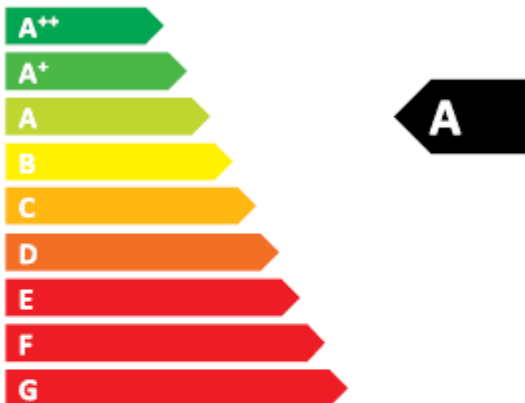

**ENERG** Y UA  
енергия • енерґія IE IA

**KVS EKODIVIZE a.s.**

**VSP 9101**

A blue-bordered box containing three icons: a window, a lamp, and a heater. To the right of the box, the text "6,0 kW" is displayed.